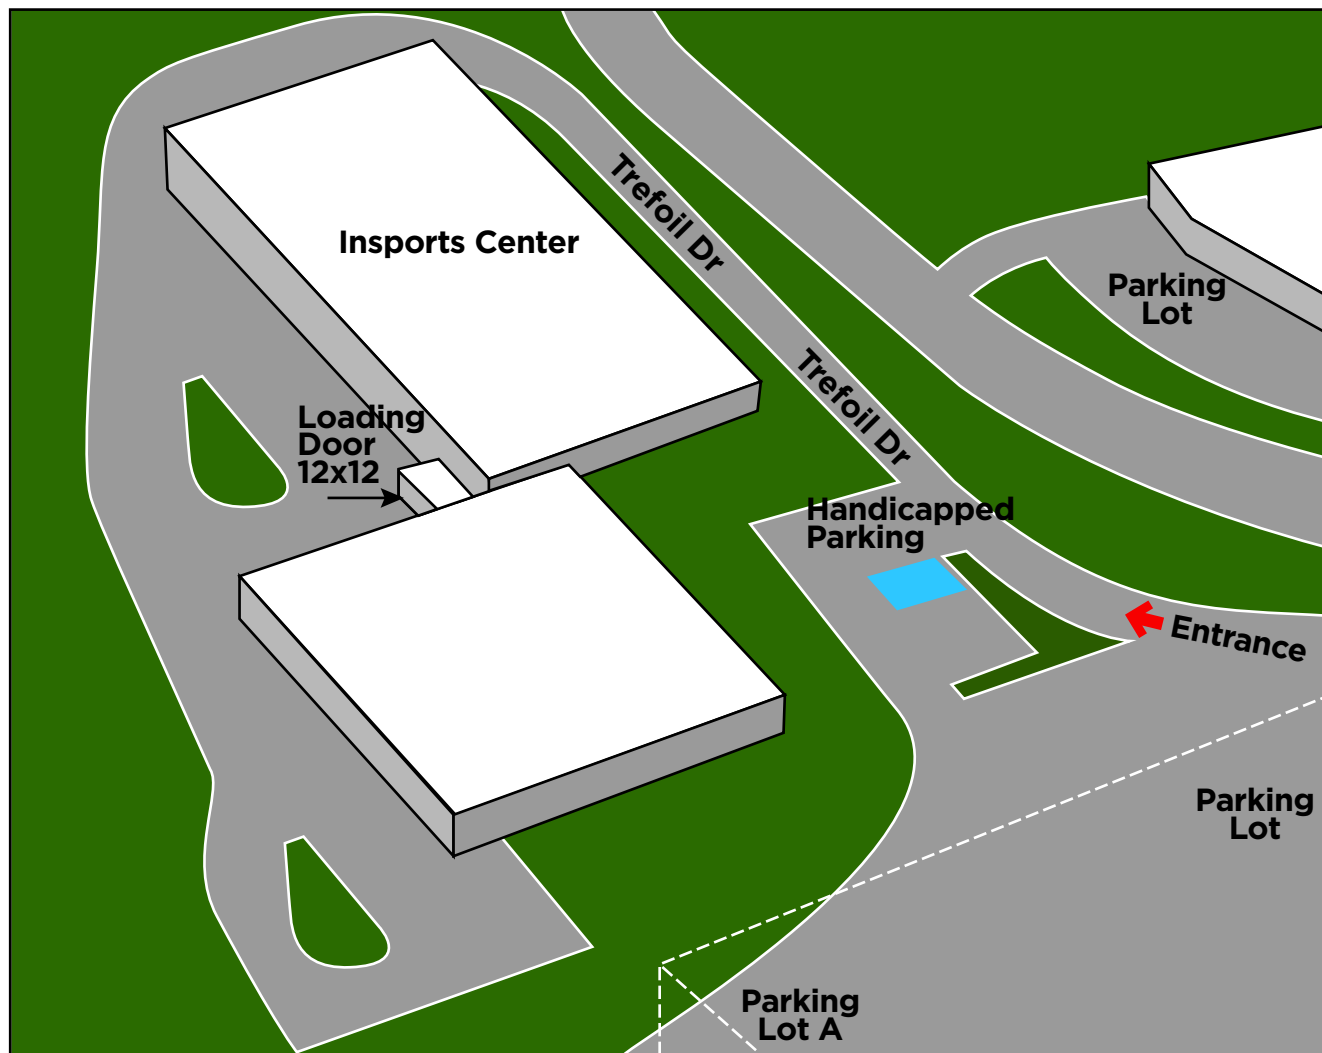

SOUTHERN CONNECTICUT
HEALTH, BEAUTY
& BRIDAL SHOW

SUNDAY, MAR 25
INSPO RTS CENTER
TRUMBULL, CT

Exhibitor parking - Lot A.

Public parking on both sides of street.

Public parking in all corporate lots surrounding the buildings.

Two shuttles running all day.

(Exhibitors will unload in loading door then park in Lot A)